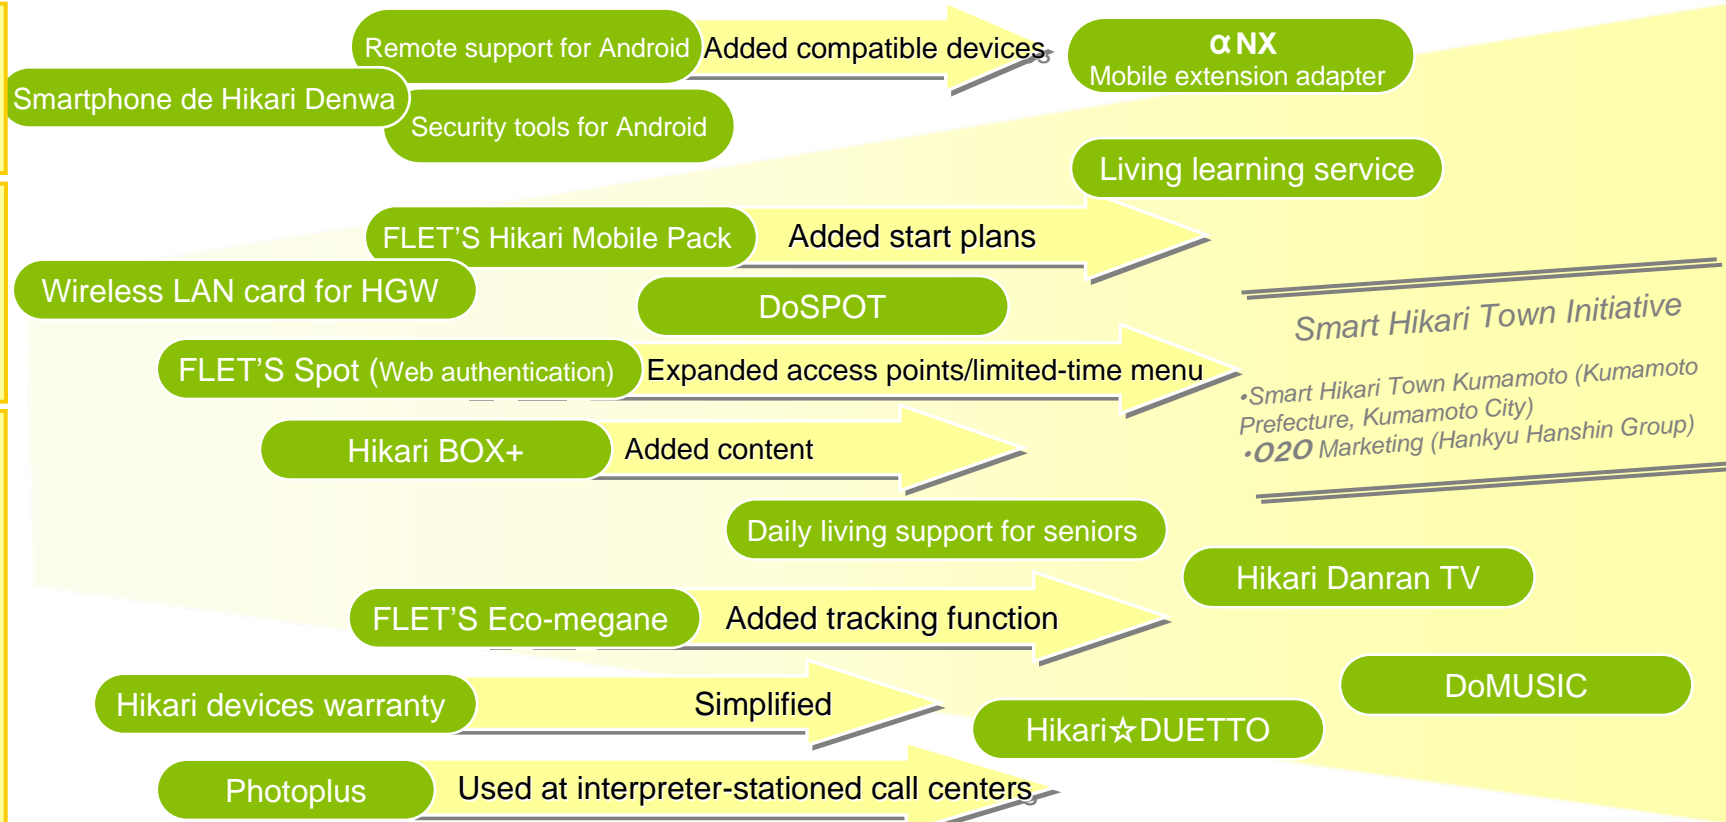

(Reference) Provision of Various Rate Plans and Services

- Offer various rate plans and services that best meet a customer's usage and needs
- Expand alliances to swiftly provide services that customers expect (quit closed innovation)

Various Rate Plans

Various Services

*The maximum transmission speed for the 1G service is approximately 1 Gbps. 1 Gbps represents the maximum speed of the technology standard, and does not represent the actual transmission speeds in user households.