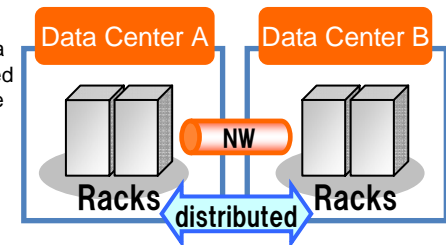

Biz Hikari Cloud: Provision of Distributed Networked Data Centers

➤ Data centers distributed across various prefectures in western Japan will be connected by a wide-area network to build a distributed networked data center network that will be utilized in the provision of Biz Hikari Cloud's (1) multi-location housing services and (2)(3) hosting remote back-up services, which are scheduled to launch from May 17.

Envisioned services

Data centers in various prefectures in western Japan are connected by a wide-area network to provide system redundancy and data back-up services in the event of a severe disaster.

• Service coverage area: Osaka and Tokyo, with planned sequential expansion from there

Lineup

Multi-location housing

A housing service in which multiple data centers in remote locations are connected by a network and customer systems are distributed across multiple locations.

Start of Service
Planned for FY2011 3Q

Remote system back-up

A system redundancy service in which customer servers/storage devices are built with the same configuration in multiple data centers in remote locations.

Start of Service
Planned for FY2011 3Q