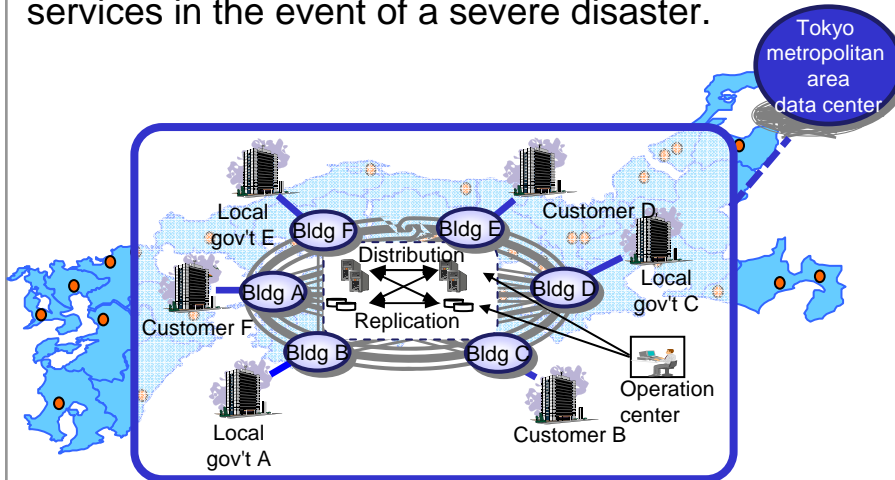

Biz Hikari Cloud: Provision of Distributed Networked Data Centers

➤ Data centers distributed across various prefectures in western Japan will be connected by a wide-area network to build a distributed networked data center network that will be utilized in the provision of Biz Hikari Cloud's (1) multi-location housing services and (2)(3) hosting remote back-up services, which are scheduled to launch from May 17.

Envisioned services

Data centers in various prefectures in western Japan are connected by a wide-area network to provide system redundancy and data back-up services in the event of a severe disaster.

• Service coverage area: Osaka and Tokyo, with planned sequential expansion from there

Lineup

Multi-location housing

A housing service in which multiple data centers in remote locations are connected by a network and customer systems are distributed across multiple locations.

Start of Service
Planned for FY2011 3Q