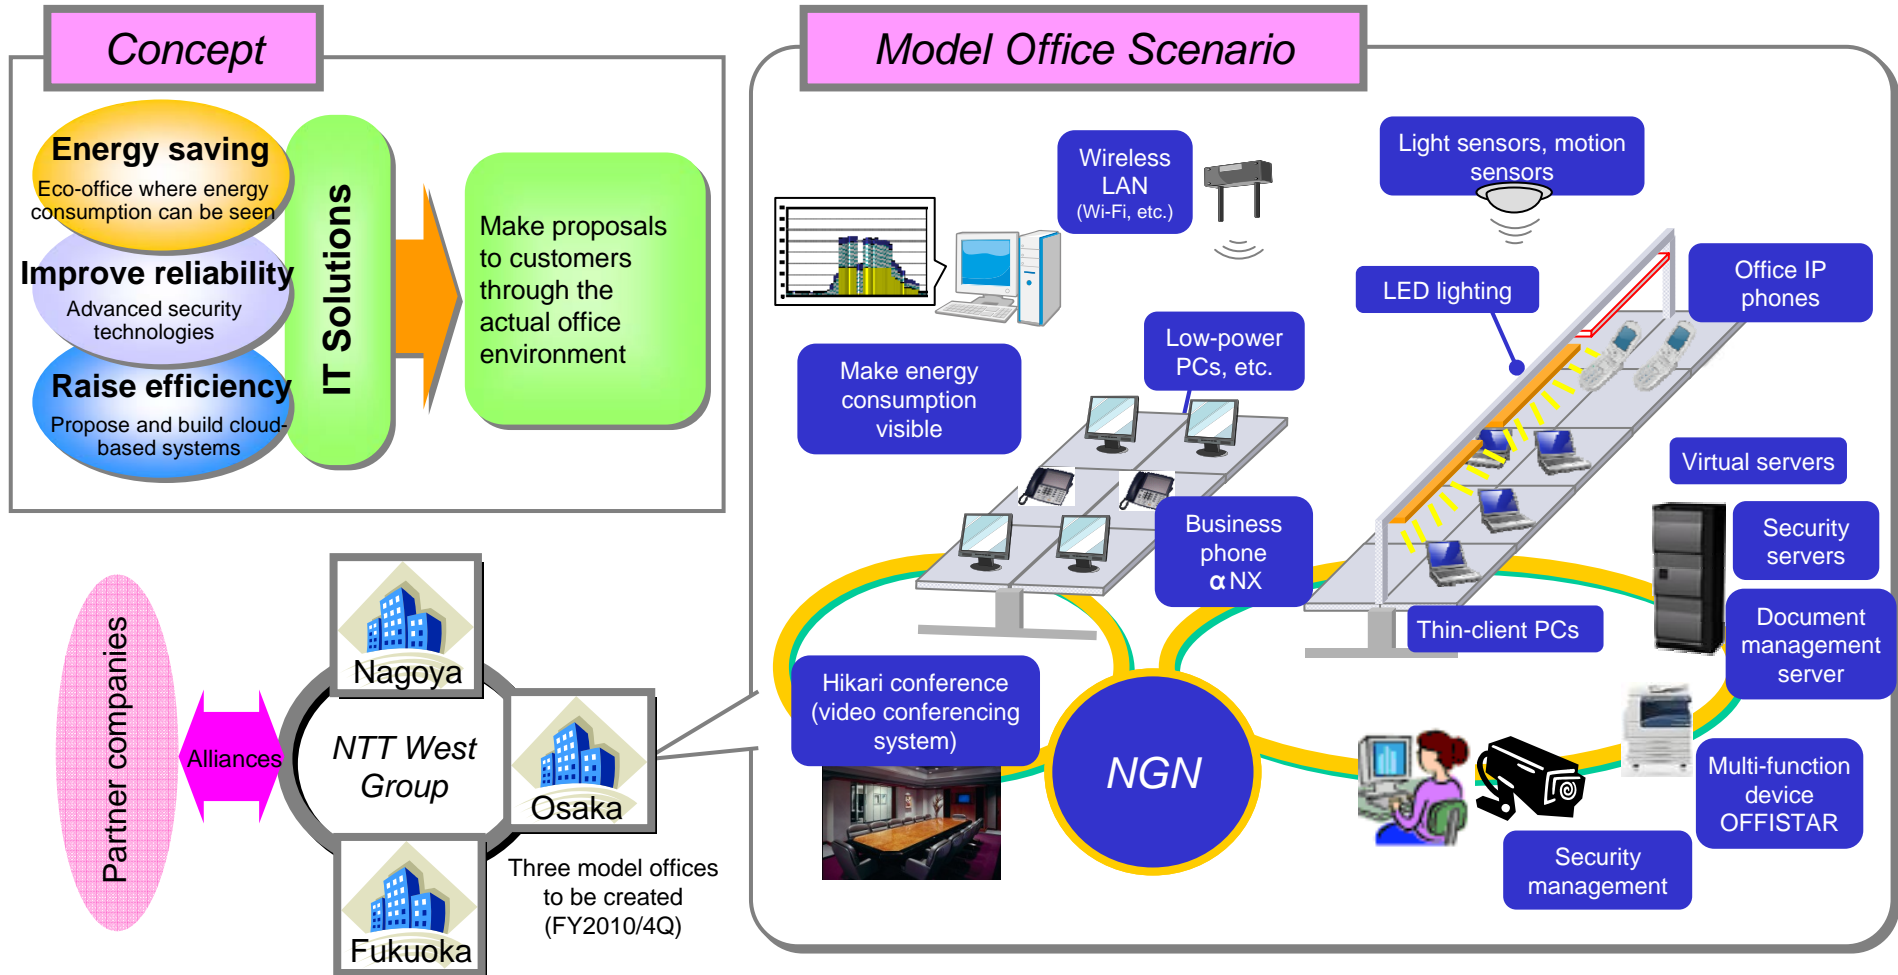

# Model Office for Creating New Work Styles

- NTT West is creating three model offices which introduce solution products and information terminals relating to energy saving, security and increasing operational efficiency (FY2010/4Q)
- Customers can get a hands-on experience of the actual model office environment and new work styles can be proposed

Propose New Comprehensive Work Styles Using Smart Solutions